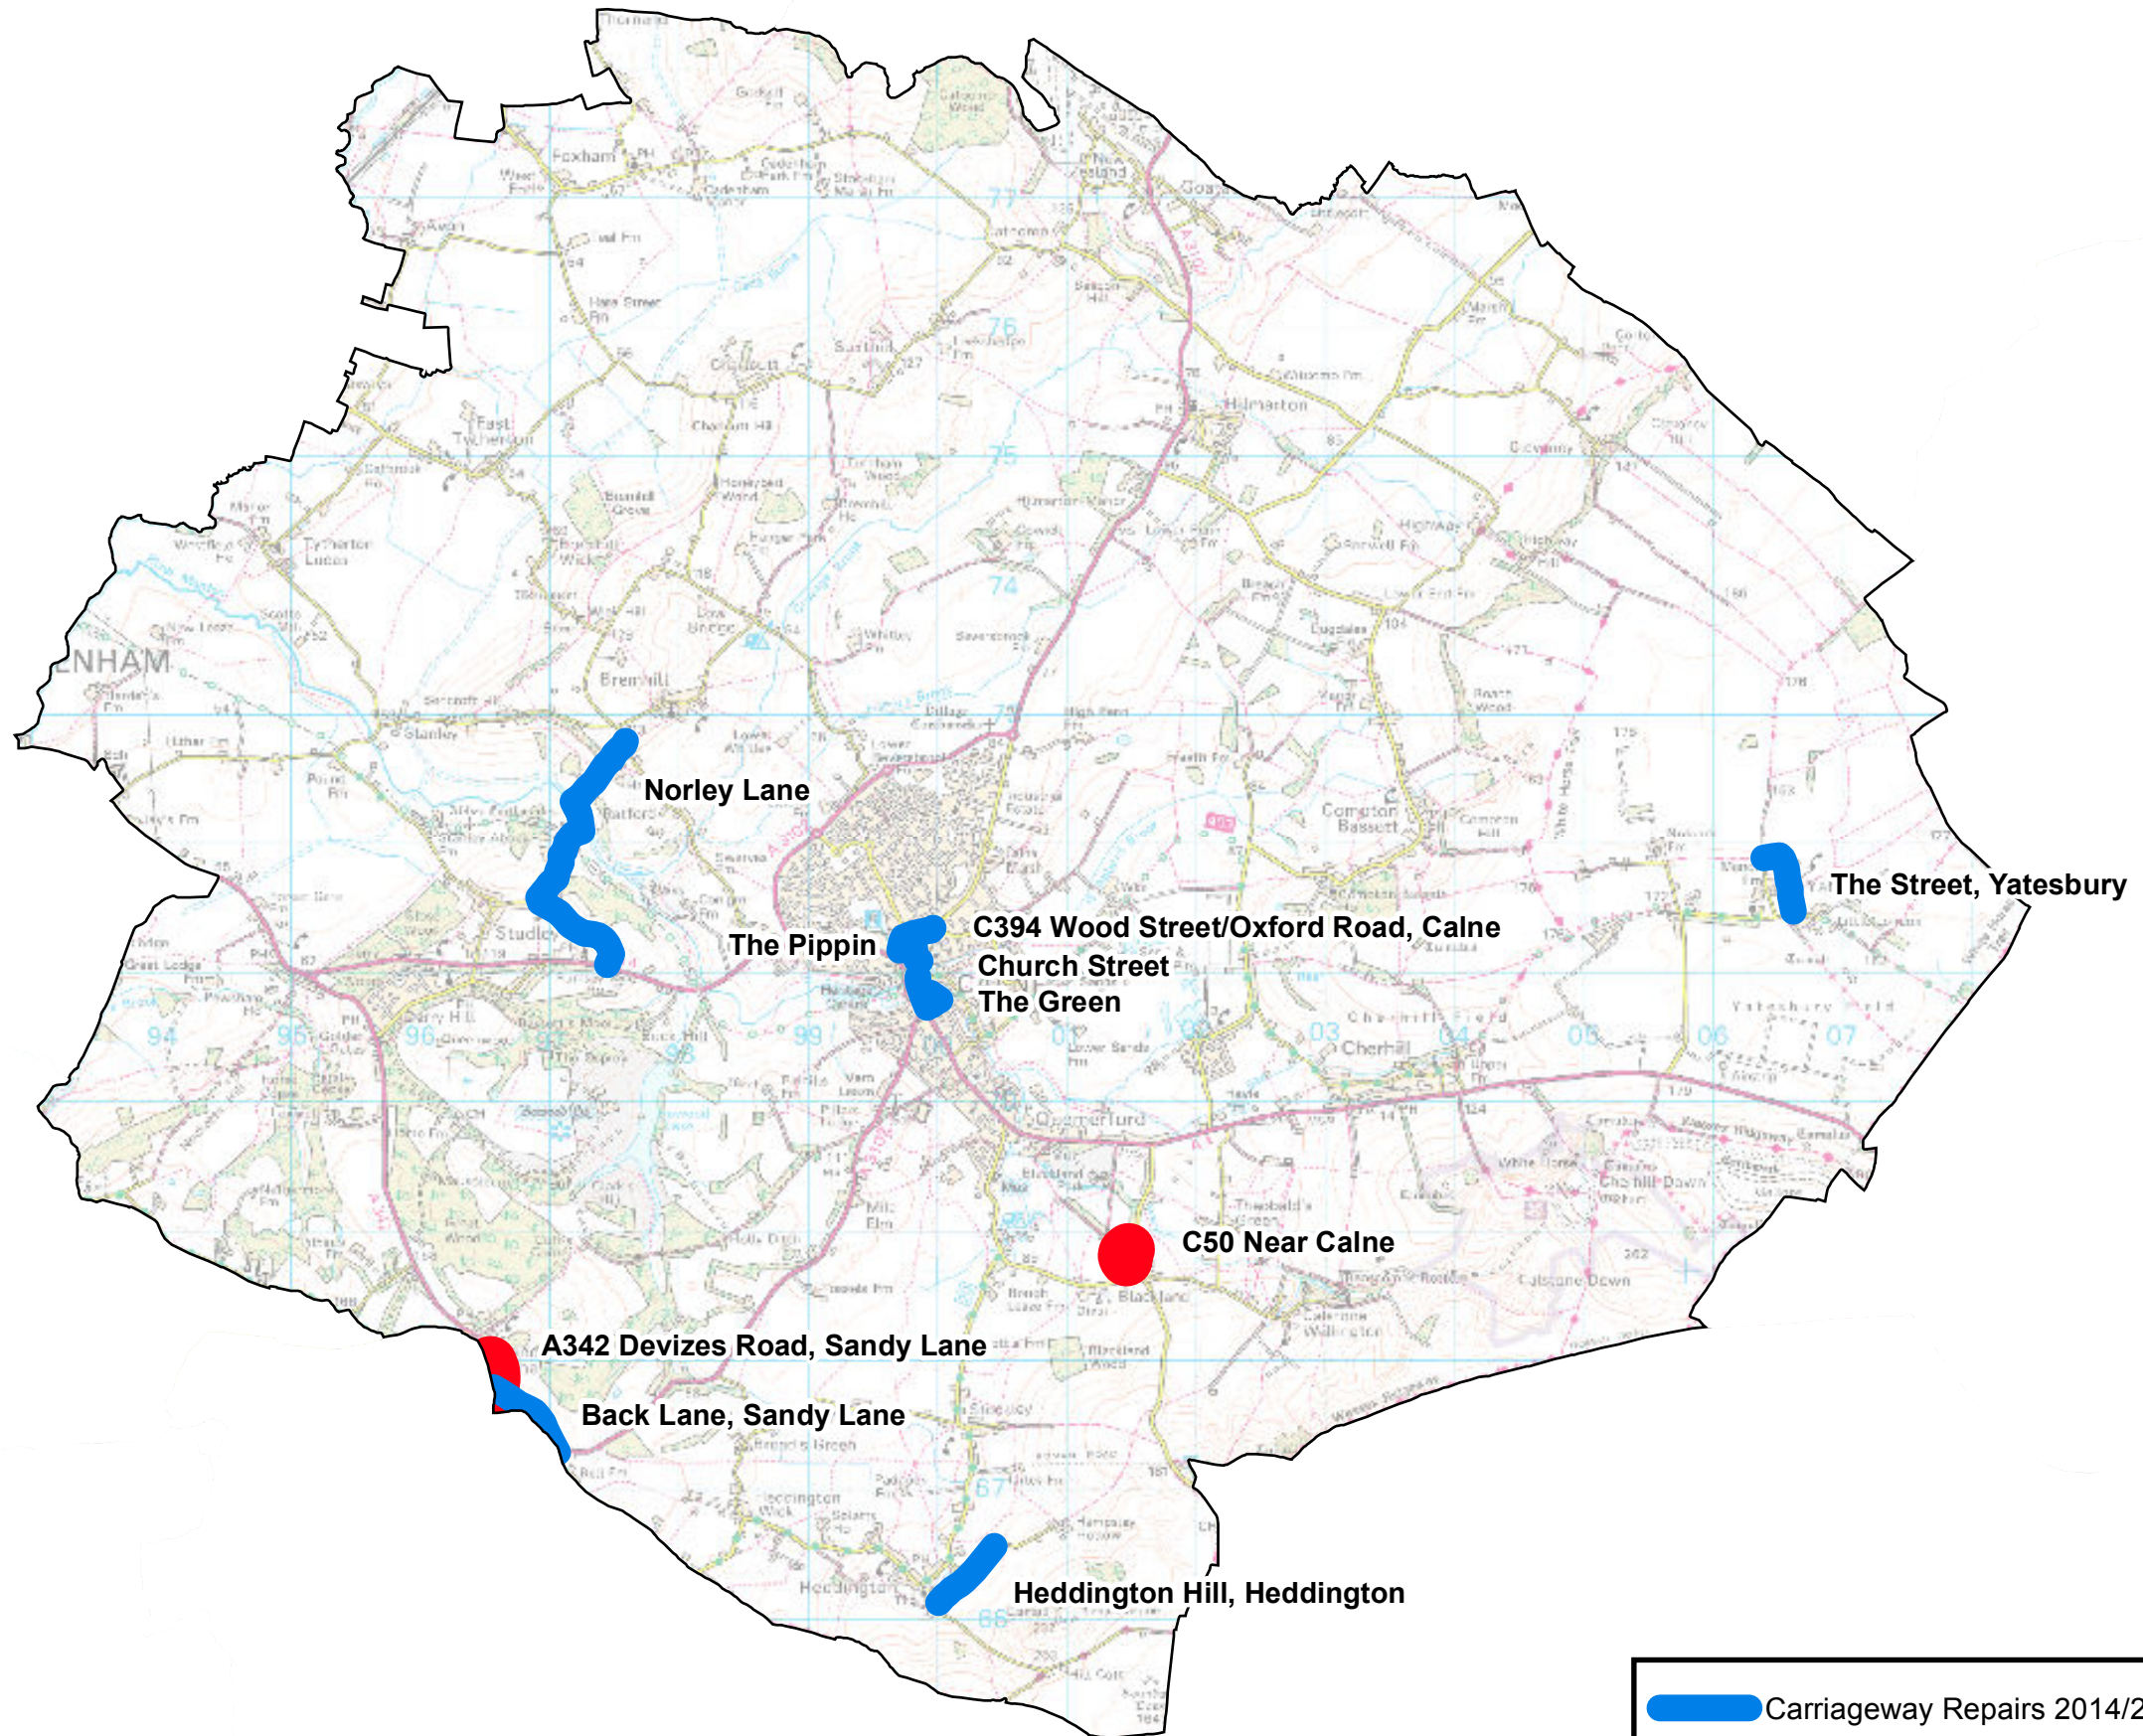

Highway Maintenance 2014/15 - Calne Area Board
(Scheme extents and locations may be subject to change)

Legend for Highway Maintenance 2014/15:

-  Carriageway Repairs 2014/2015
-  Skid Resistance Improvements 2014/2015